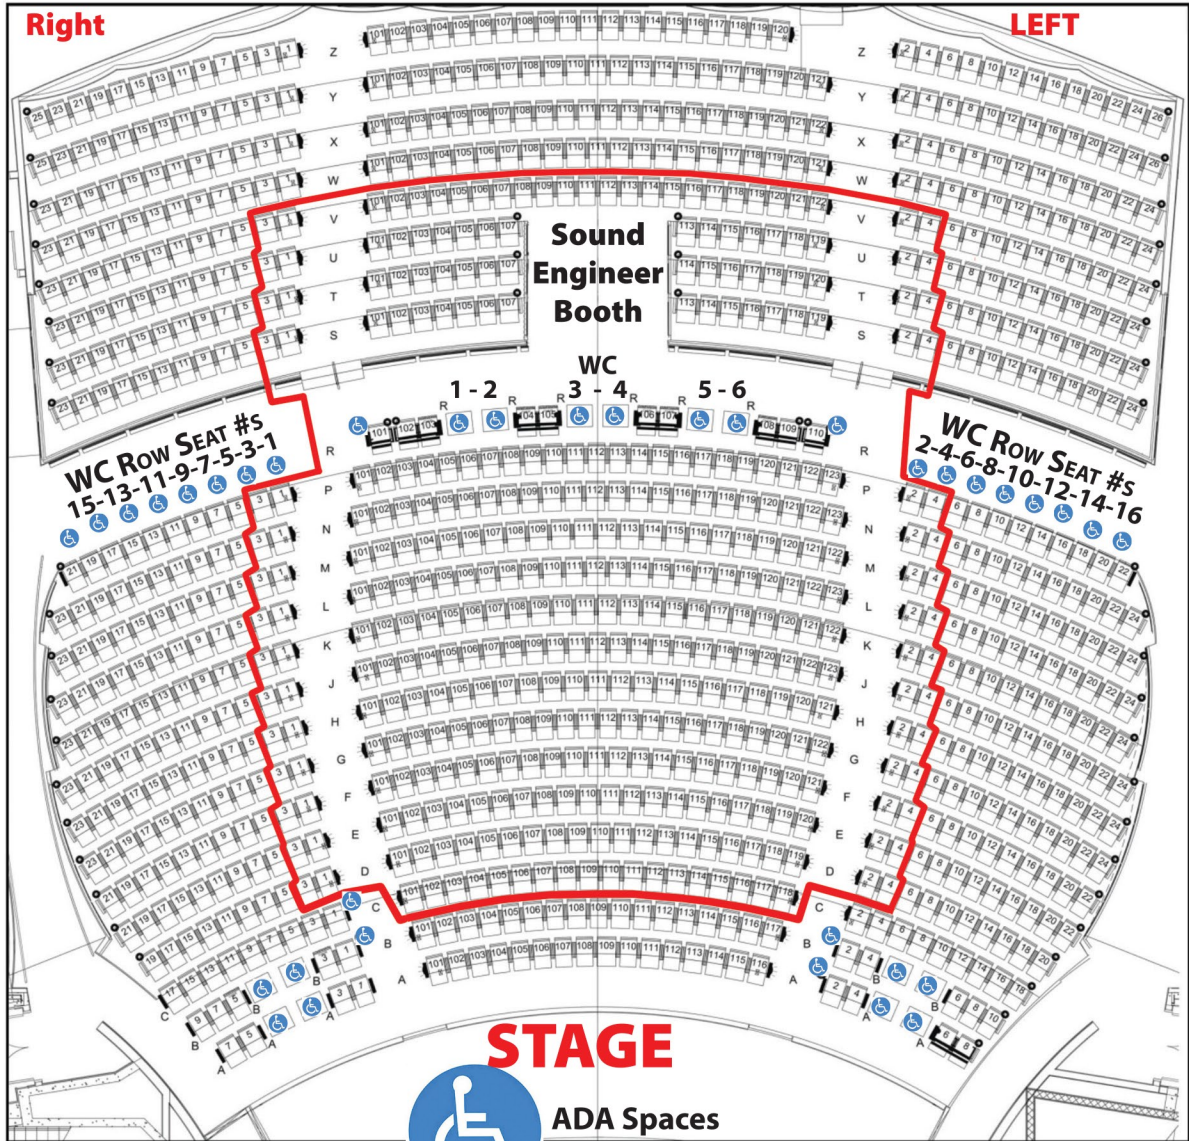

San Mateo Performing Art Center

Seating Chart 924 Orchestra Floor with 34 ADA Spaces

 PREMIUM SEATS

Includes the ADA removable seats

Back Orchestra

Front Orchestra

STAGE

ADA Spaces

ORCHESTRA
First Floor

Regular & Premium ticket prices